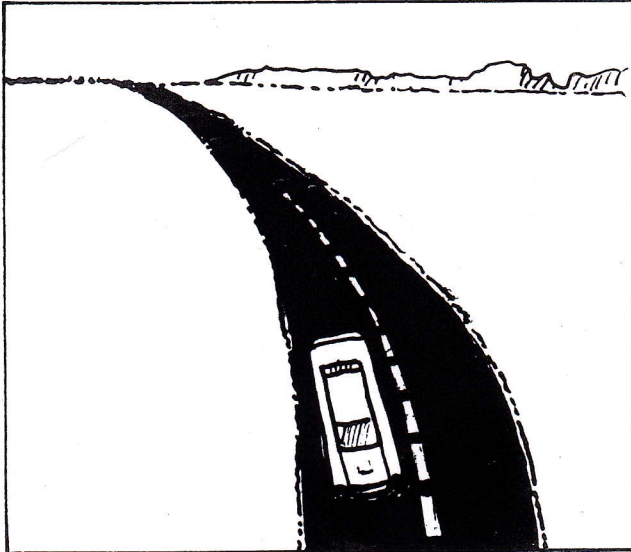

## EYE LEVEL

EYE LEVEL is the height of the artist's eyes from the ground. You, the observer, can turn in any direction, and the horizon will always be at your eye level. Therefore, if the HORIZON LINE is high on the PICTURE PLANE, that usually means that the observer is high off the ground. If the HORIZON LINE is low, then the observer is probably low.

BIRD'S-EYE VIEW

NORMAL VIEW

WORM'S-EYE VIEW